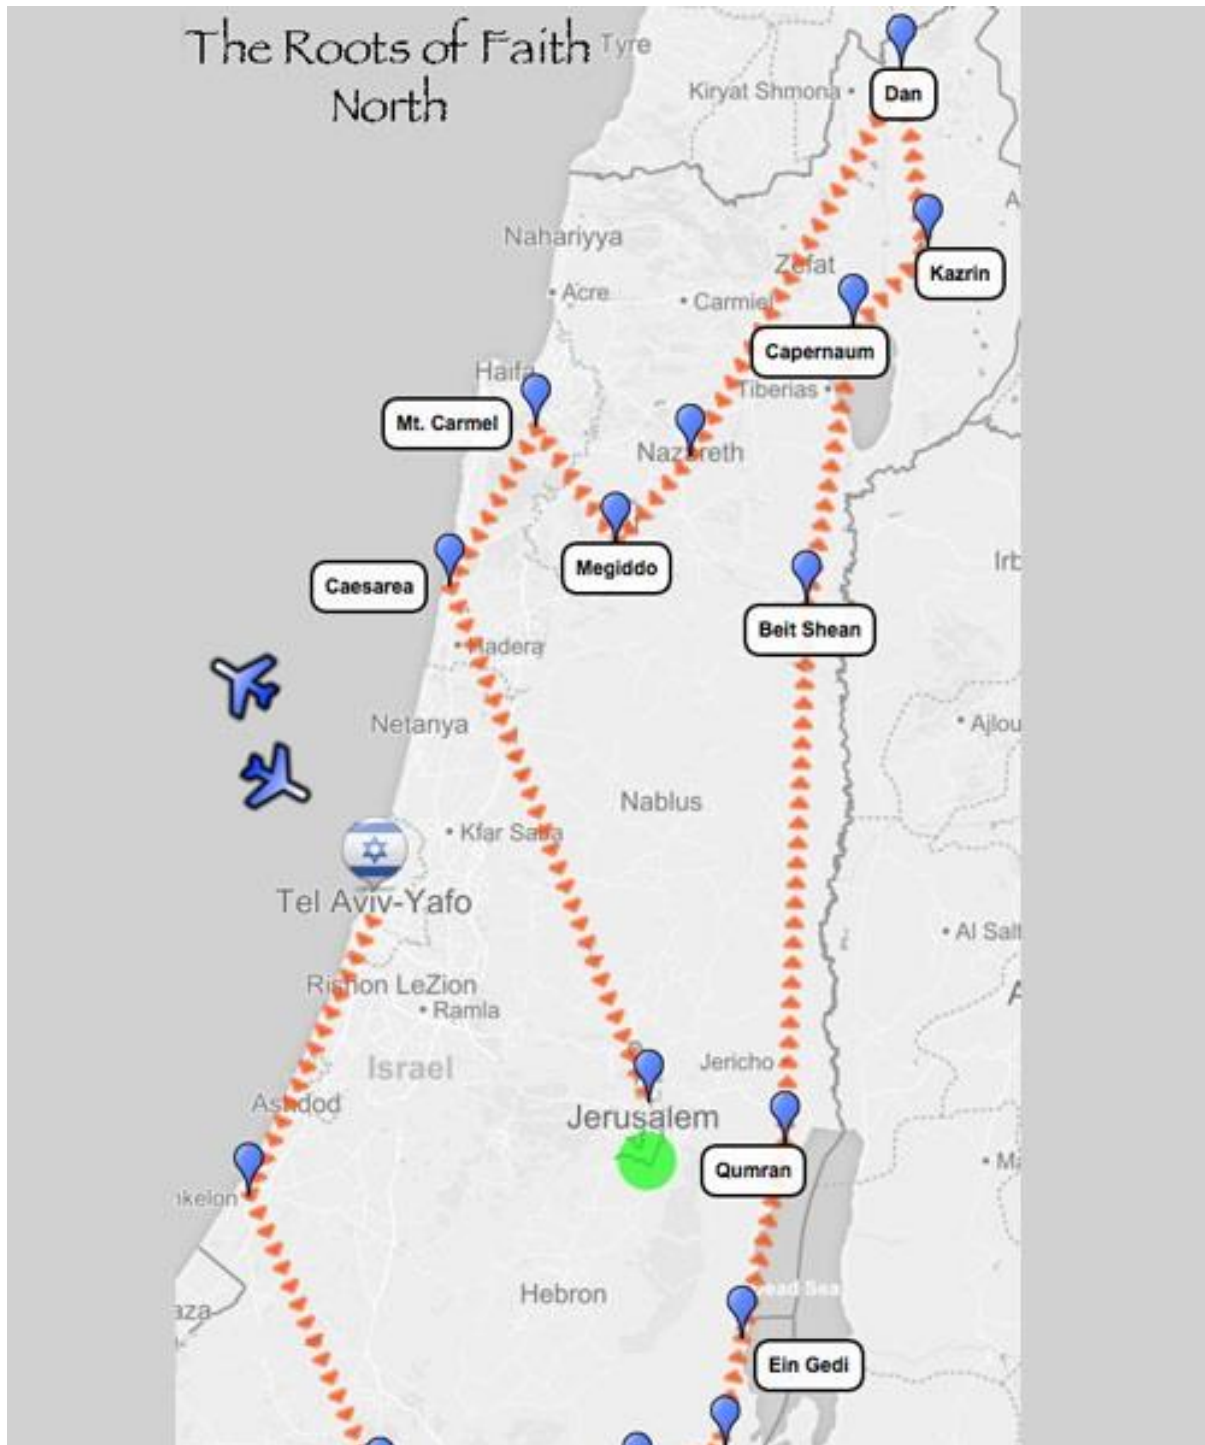

The Roots of Faith (North)

(Sample Tour Map)

Shoresh Tours
PO Box 14037
9114001 Jerusalem
Israel
E: shoresh@cmj-israel.org
T: +972 (02) 628 4457
F: +972 (02) 628 4459