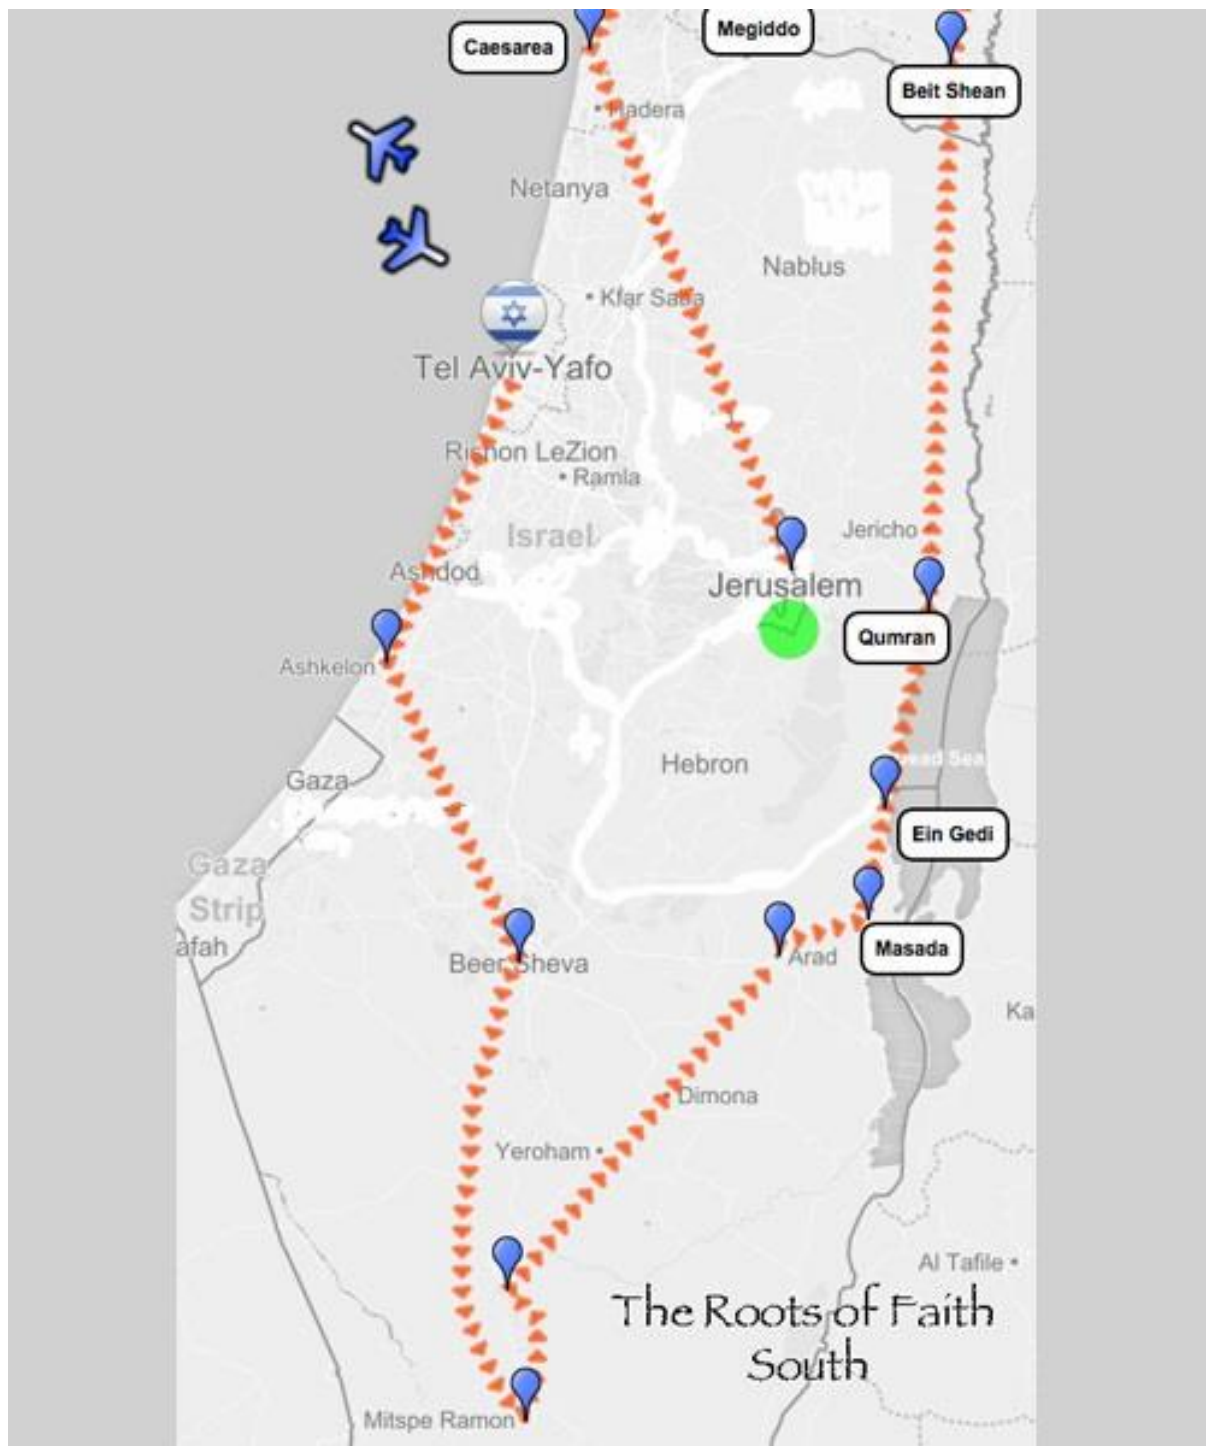

The Roots of Faith (South) (Sample Tour Map)

Shoresh Tours
PO Box 14037
9114001 Jerusalem
Israel
E: shoresh@cmj-israel.org
T: +972 (02) 628 4457
F: +972 (02) 628 4459